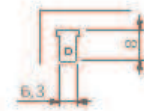

mit Faston 6,3 mm Anschlüsse siehe Foto

FIAMM	FG20722	12,0 V	PB	
7.200 mAh	151 * 65 * 94	2.650 g		5314190
VdS-Nr.: G192002